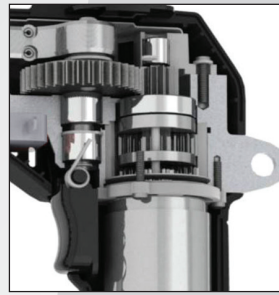

20 Volt Lithium-Ion Grease Gun

Built-in Intelligence

DEFORIN

**LCD with real-time
information:**

- Grease meter
- Grease level gauge
- Battery capacity gauge

Two flow rates:

- High — 6 oz/min
(170 g/min)
- Low — 4 oz/min
(113 g/min)

**15 grease cartridges per
battery charge**

Convenient

- LED flashlight with on/off control

Patented Airflow Management

- Optimizes motor and transmission life

Durable & Efficient

- Ball and needle bearings
- Curved slot yoke optimizes mechanical efficiency
- Case-hardened piston for wear and bend resistance
- Impact-resistant LCD lens surrounded by impact-absorbing bezel

Ergonomic

- Shape, weight and balance designed for less physical strain
- Soft, comfortable grip

Precise Lubrication – Built-in Intelligence – Only from the Lubrication Specialists

Multi-function LCD

LCD and Icons Keep You in Control

Button resets functions, turns flashlight on or off and toggles between ounces and grams

Switch allows you to choose between two flow rates

Display turns red during stall condition

Display flashes red when the gun loses prime or runs out of grease