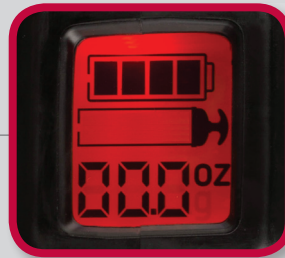

20 Volt Lithium-Ion Grease Gun

Built-in Intelligence

DEFORIN

**LCD with real-time
information:**

- Grease meter
- Grease level gauge
- Battery capacity gauge

Two flow rates:

- High — 6 oz/min
(170 g/min)
- Low — 4 oz/min
(113 g/min)

Ergonomic

- Shape, weight and balance designed for less physical strain
- Soft, comfortable grip

Precise Lubrication – Built-in Intelligence – Only from the Lubrication Specialists

Multi-function LCD

LCD and Icons Keep You in Control

Button resets functions, turns flashlight on or off and toggles between ounces and grams

Switch allows you to choose between two flow rates

Display turns red during stall condition

Display flashes red when the gun loses prime or runs out of grease

Battery level flashes to signify low voltage

Grease level flashes when low grease condition occurs

Specifications

Model Number	Li-Ion Battery			70-minute Charger	Pressure	Flow Rate		Cartridges per Battery Charge		Weight
	Quantity	Voltage	mAh			High	Low	High Speed	Low Speed	
596-A	1	20 V*	1500	110 V/60 Hz	10,000 psi (690 bar)	6 oz/min (170 g/min)	4 oz/min (113 g/min)	13	15	6.3 lb (2.9 kg)
596-B	2			220 V/50 Hz						
596-C	1									
596-D	2									